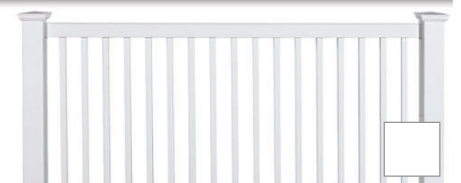

2 PICK YOUR FENCE STYLE

▶ PRIVACY

- 6" PRIVACY

▶ SEMI-PRIVACY

- 3" SEMI-PRIVACY

- 6" SEMI-PRIVACY

▶ PICKET FENCE

Available in Pointed or Dog Ear Picket Caps

- CLASSIC 1.5" Square Spindles

- CONTEMPORARY 3" Pickets

- POOL CODE Closed Top with 1.5" or 3" Pickets

▶ POST & RAIL FENCE Rustic, Casual & Open Look

- RANCH RAIL 2-RAIL

- RANCH RAIL 3-RAIL

- CROSSBUCK RAIL