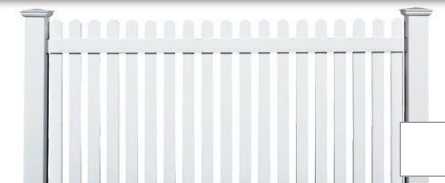

2 PICK YOUR FENCE STYLE

▶ PRIVACY

- 6" PRIVACY

▶ SEMI-PRIVACY

- 3" SEMI-PRIVACY

- 6" SEMI-PRIVACY

▶ PICKET FENCE

Available in Pointed or Dog Ear Picket Caps

- CLASSIC 1.5" Square Spindles

- CONTEMPORARY 3" Pickets

- POOL CODE Closed Top with 1.5" or 3" Pickets

▶ POST & RAIL FENCE Rustic, Casual & Open Look

- RANCH RAIL 2-RAIL

- RANCH RAIL 3-RAIL

- CROSSBUCK RAIL