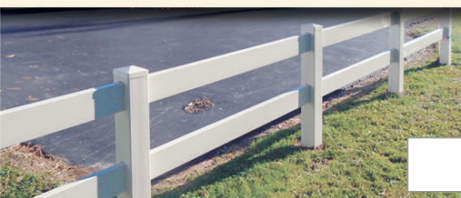

- CLASSIC 1.5" Square Spindles

- CONTEMPORARY 3" Pickets

- POOL CODE Closed Top with 1.5" or 3" Pickets

▶ POST & RAIL FENCE Rustic, Casual & Open Look

- RANCH RAIL 2-RAIL

- RANCH RAIL 3-RAIL

- CROSSBUCK RAIL