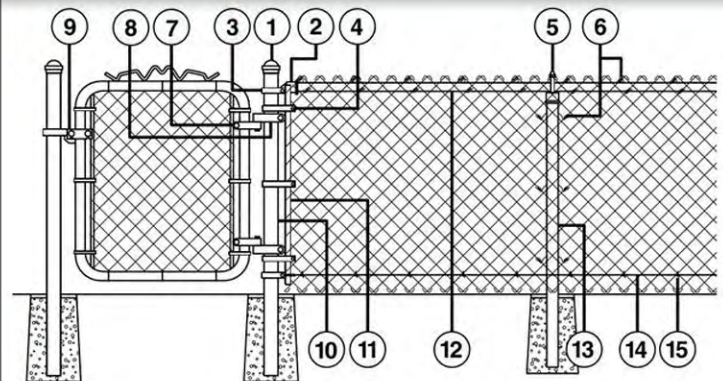

CHAIN LINK FENCING YOUR WAY

1 PICK YOUR FENCE HEIGHT

3' - 3.5' - 4'
Standard Heights

5' - 6'+
Security Heights

2 PICK YOUR FENCE STYLE/FABRIC

▶ GALVANIZED Vinyl Coated Options Available

#9 GAUGE GALVANIZED
2" MESH

#11.5 GAUGE GALVANIZED
2" MESH

#9 GA. EXTRUDED VINYL
2" MESH - Available in Black or Green

3 FRAMEWORK

▶ STANDARD HEIGHTS

- 1 3/8" TOP RAIL TUBING
- 1 5/8" LINE POSTS TUBING
- 2" TERMINAL POSTS TUBING
- BOTTOM COIL WIRE

▶ SECURITY HEIGHTS

- 1 5/8" TOP RAIL TUBING
- 2" LINE POSTS TUBING
- 2.5" TERMINAL POSTS TUBING
- BOTTOM COIL WIRE

- | | | |
|---------------------|--------------------|------------------------|
| 1 Terminal Post Cap | 6 Fence Tie | 11 Tension Bar |
| 2 Rail End | 7 Gate Frame Hinge | 12 Top Rail |
| 3 Rail End Band | 8 Gate Post Hinge | 13 Line Post |
| 4 Tension Band | 9 Gate Fork Latch | 14 Bottom Tension Wire |
| 5 Line Post Top | 10 Terminal Post | 15 Tension Wire Clip |

4 OPTIONS

- **BOTTOM RAIL**
Recommended for dogs

- **POOL CODE WIRE**
1.25" Mesh Size

- **VINYL FABRIC**
with Galvanized Framework