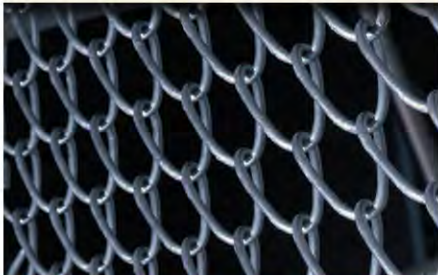

CHAIN LINK FENCING YOUR WAY

1 PICK YOUR FENCE HEIGHT

3' - 3.5' - 4'
Standard Heights

5' - 6'+
Security Heights

2 PICK YOUR FENCE STYLE/FABRIC

▶ GALVANIZED Vinyl Coated Options Available

#9 GAUGE GALVANIZED
2" MESH

#11.5 GAUGE GALVANIZED
2" MESH

#9 GA. EXTRUDED VINYL
2" MESH - Available in Black or Green

3 FRAMEWORK

▶ STANDARD HEIGHTS

- 1 3/8" TOP RAIL TUBING
- 1 5/8" LINE POSTS TUBING
- 2" TERMINAL POSTS TUBING
- BOTTOM COIL WIRE

▶ SECURITY HEIGHTS

- 1 5/8" TOP RAIL TUBING
- 2" LINE POSTS TUBING
- 2.5" TERMINAL POSTS TUBING
- BOTTOM COIL WIRE

- | | | |
|---------------------|--------------------|------------------------|
| 1 Terminal Post Cap | 6 Fence Tie | 11 Tension Bar |
| 2 Rail End | 7 Gate Frame Hinge | 12 Top Rail |
| 3 Rail End Band | 8 Gate Post Hinge | 13 Line Post |
| 4 Tension Band | 9 Gate Fork Latch | 14 Bottom Tension Wire |
| 5 Line Post Top | 10 Terminal Post | 15 Tension Wire Clip |

4 OPTIONS

- **BOTTOM RAIL**
Recommended for dogs

- **POOL CODE WIRE**
1.25" Mesh Size

- **VINYL FABRIC**
with Galvanized Framework